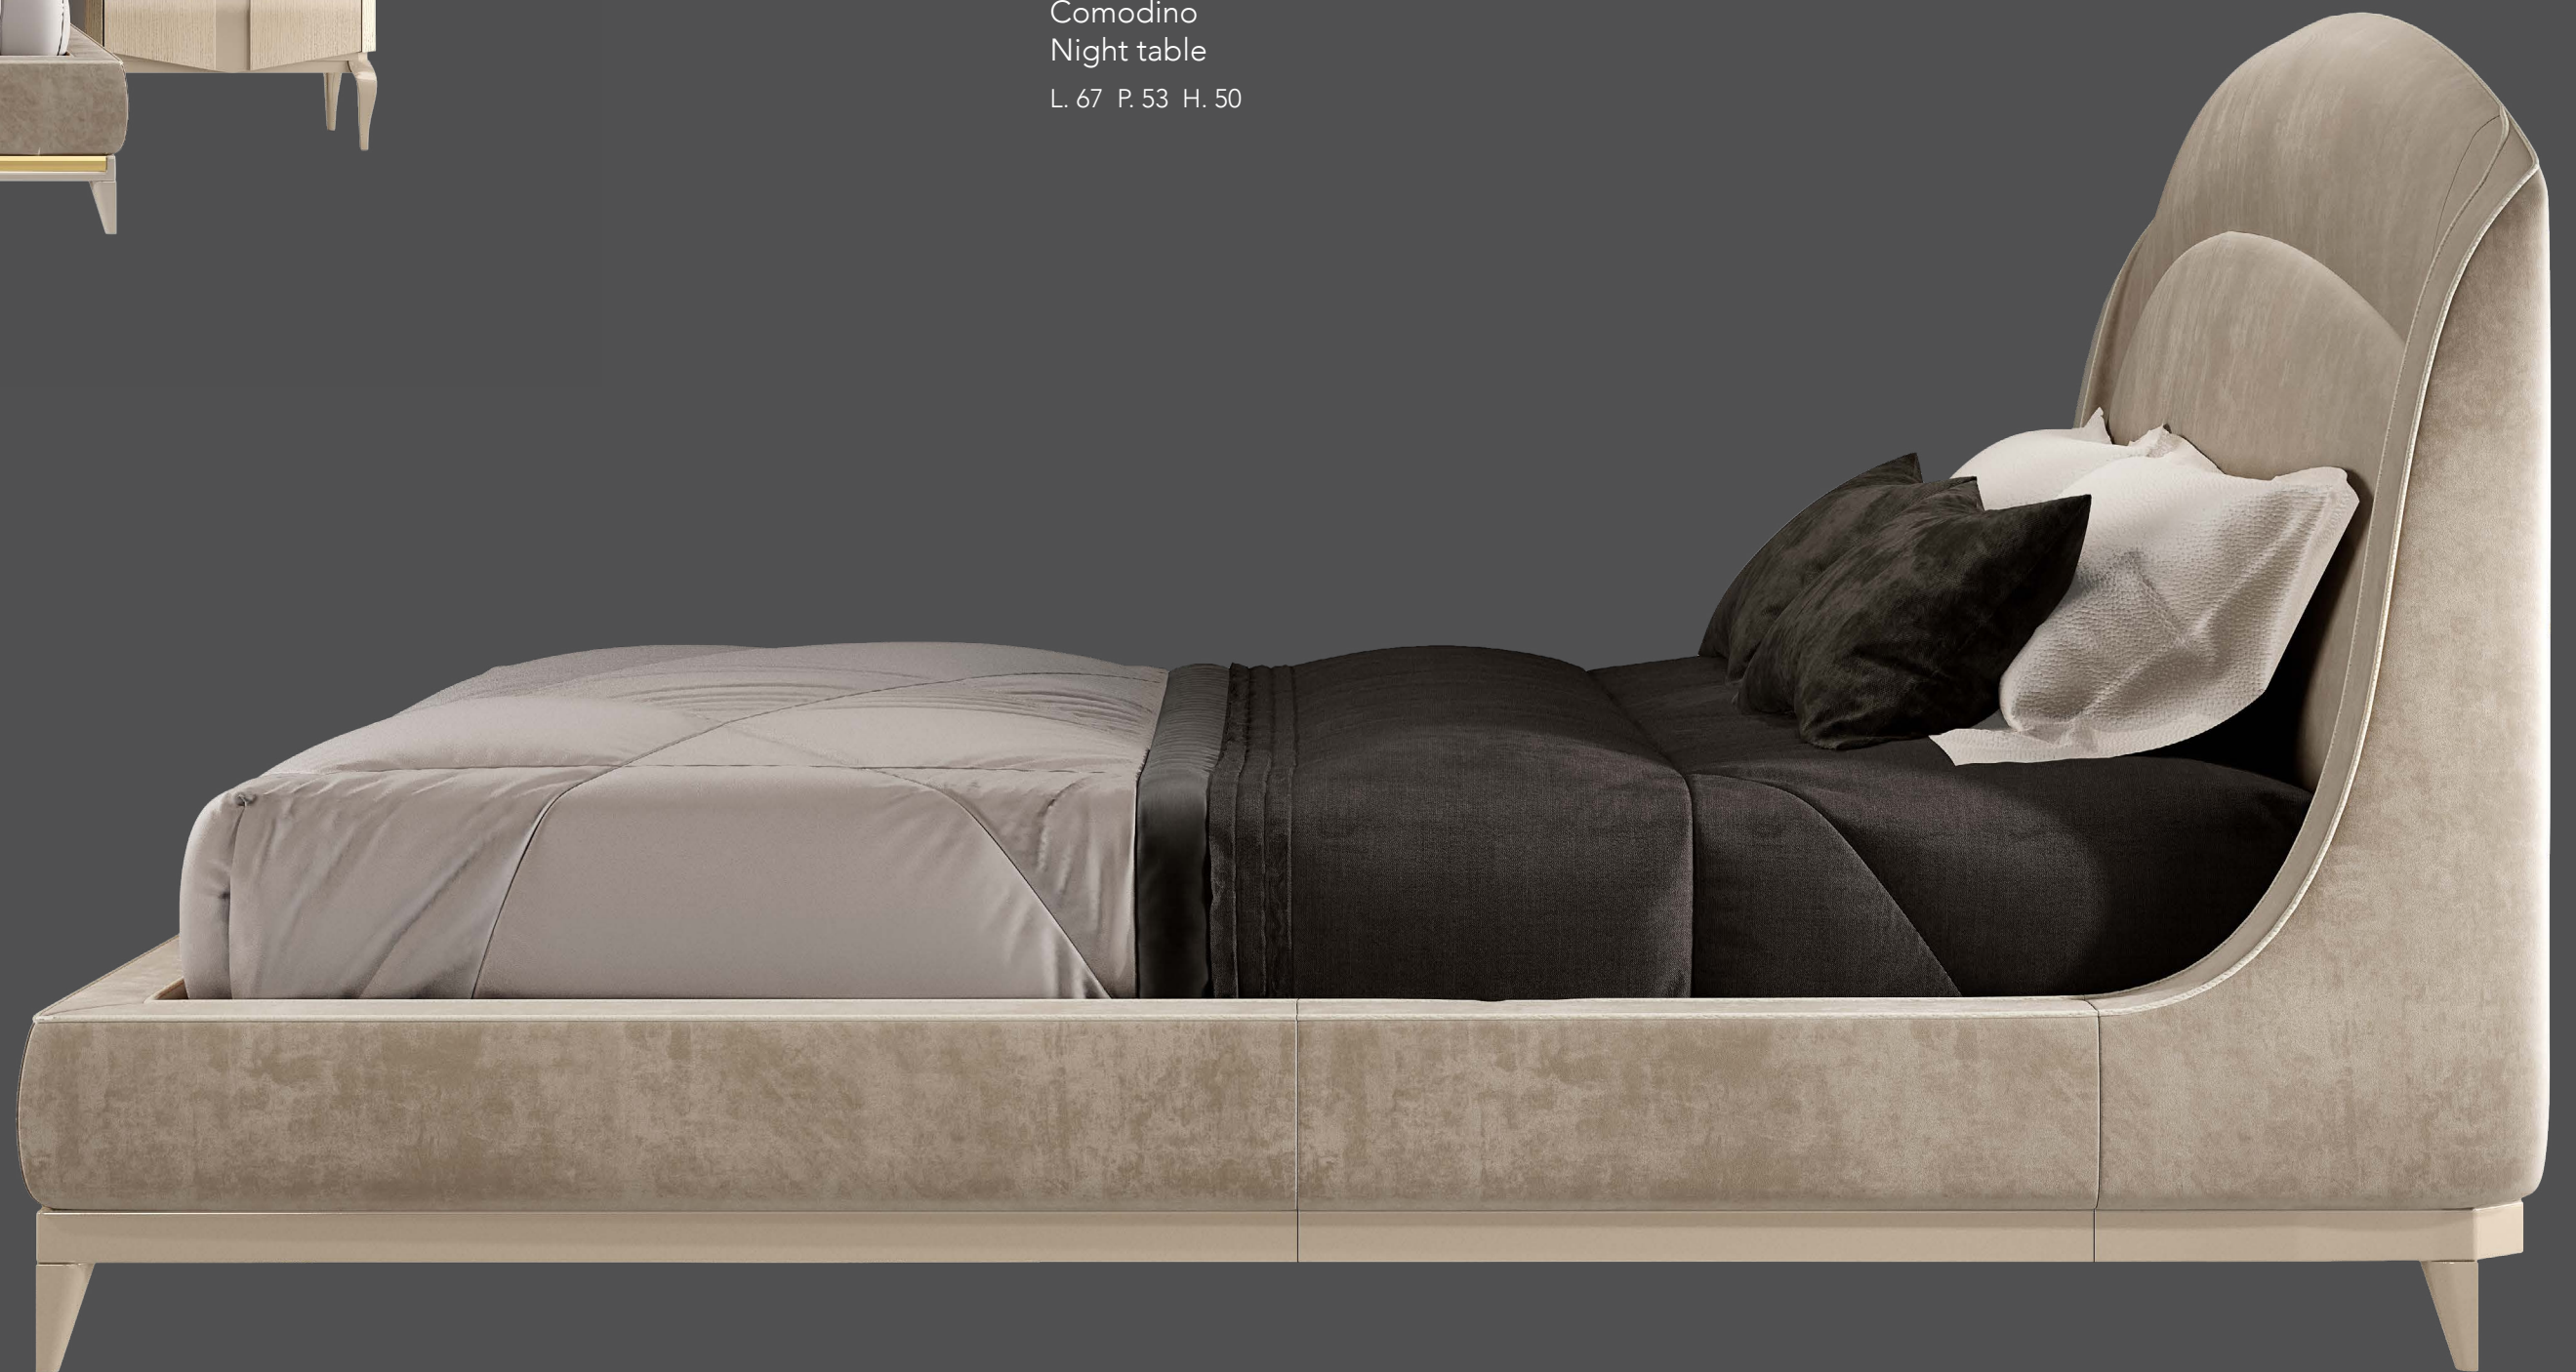

art. V70

Letto con fasce imbottite
Bed with padded surround

L. 194 P. 231 H. 130

art. V86

Comodino
Night table

L. 67 P. 53 H. 50